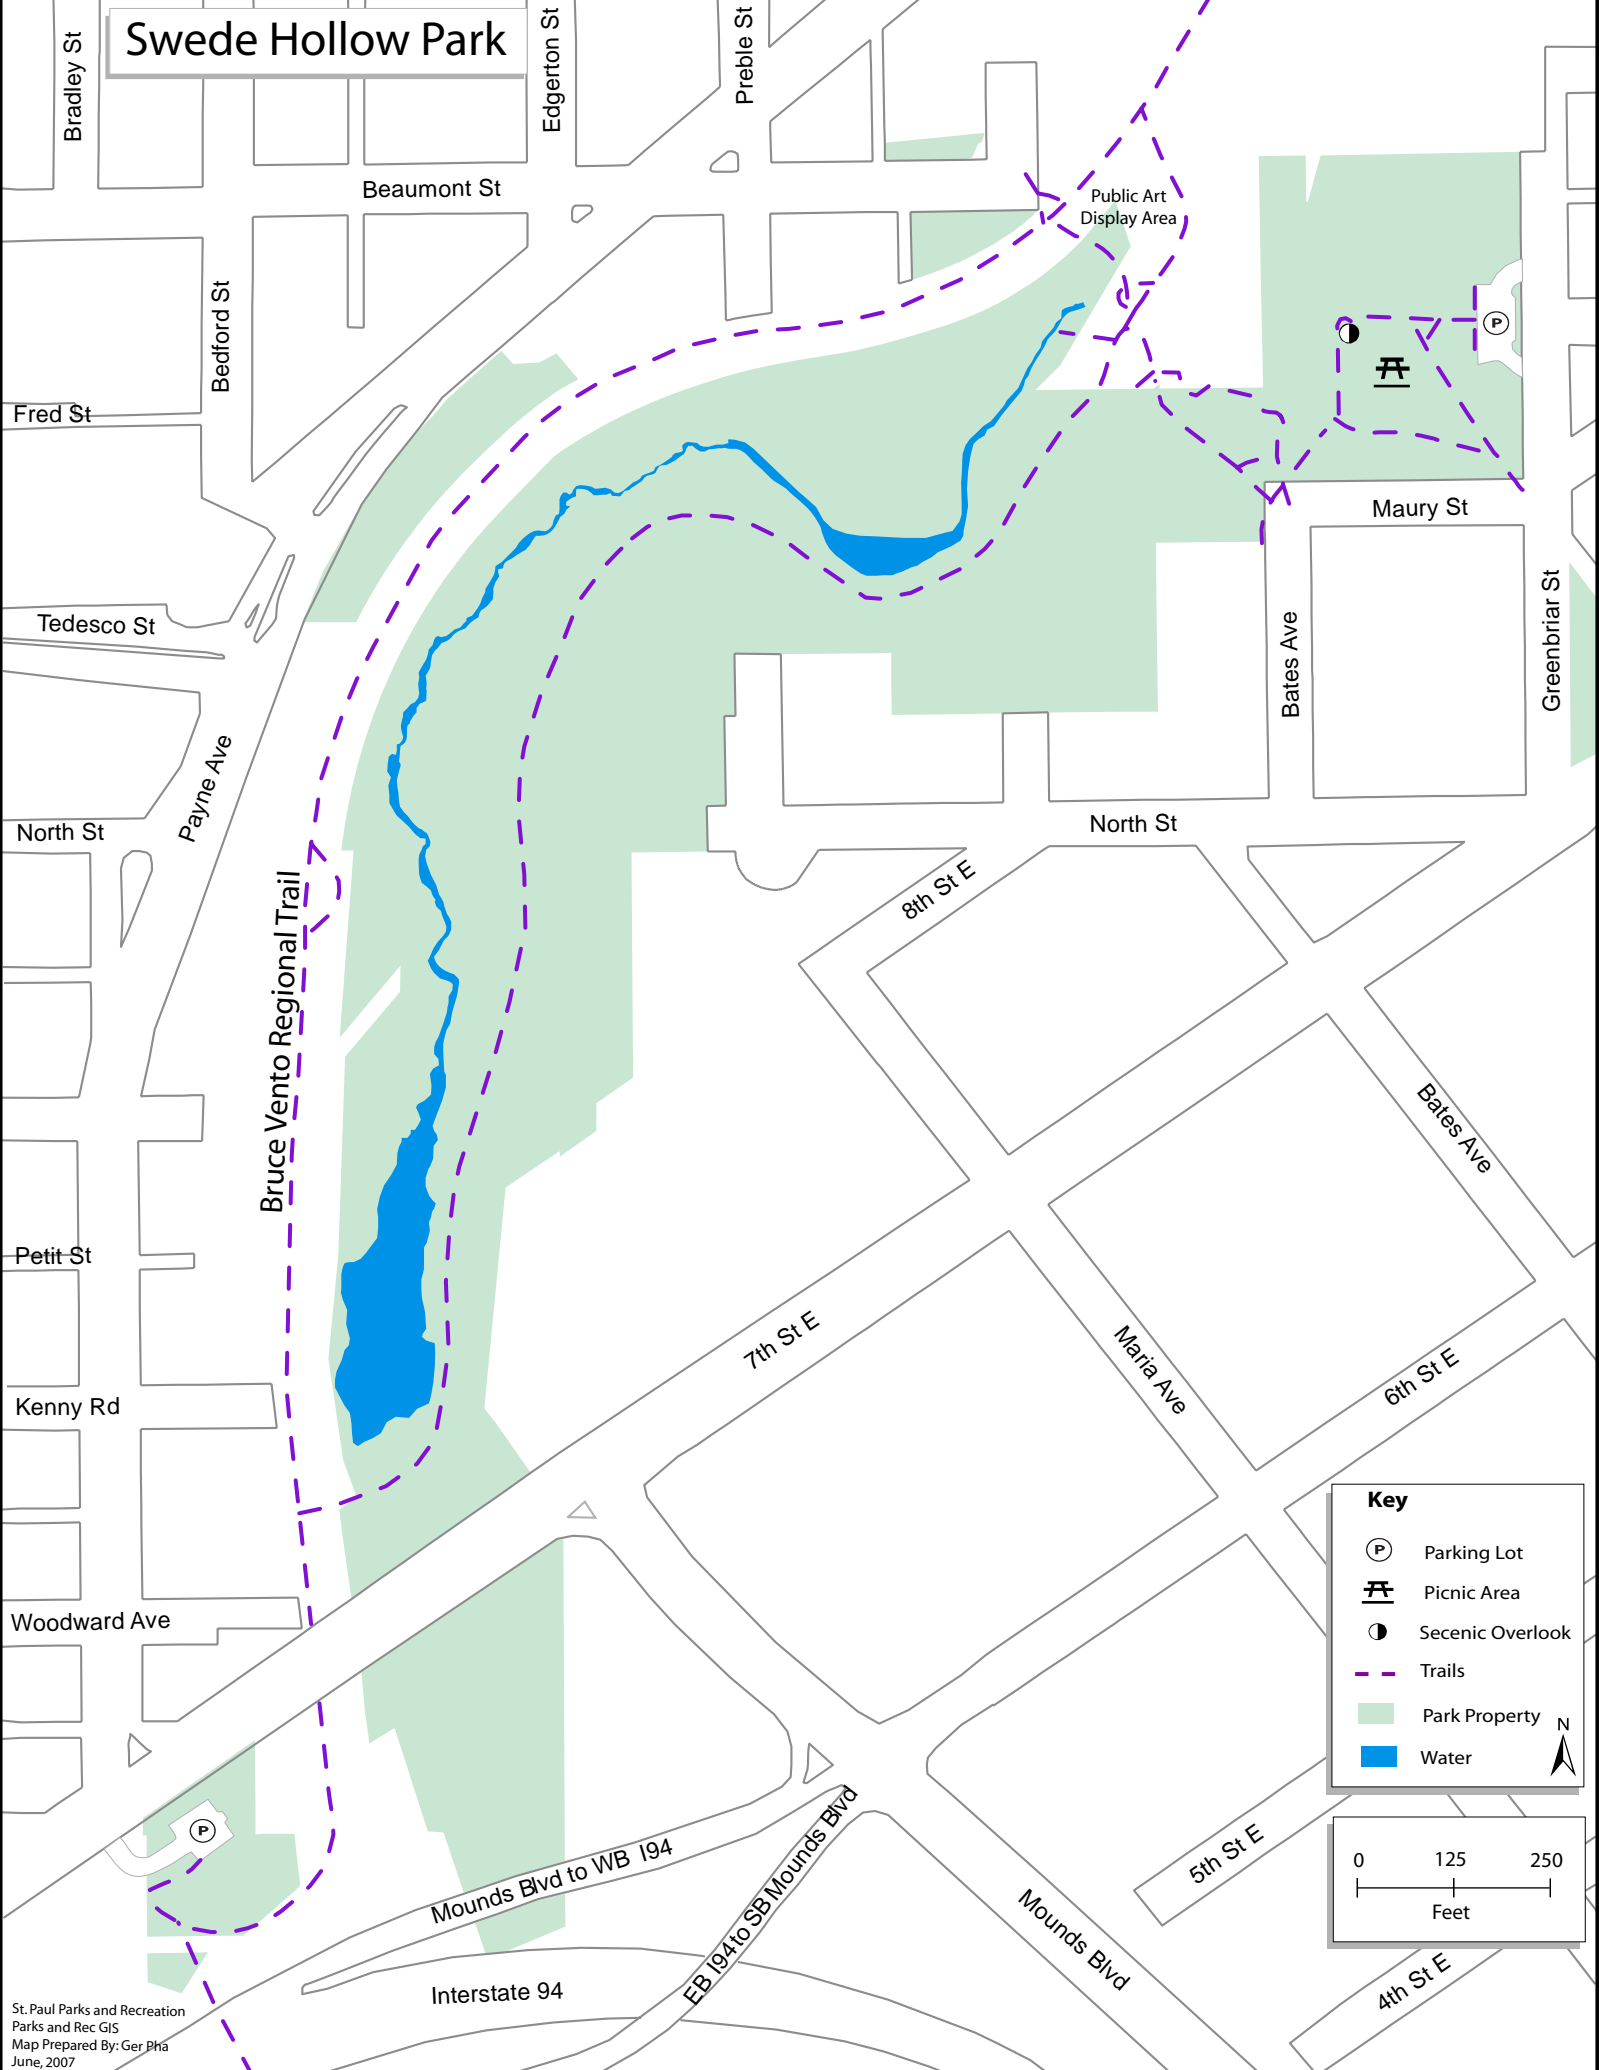

Swede Hollow Park

Bruce Vento Regional Trail

Public Art Display Area

Public Art

Maury St

Bruce Vento Regional Trail

Key

- Parking Lot
- Picnic Area
- Scenic Overlook
- Trails
- Park Property
- Water