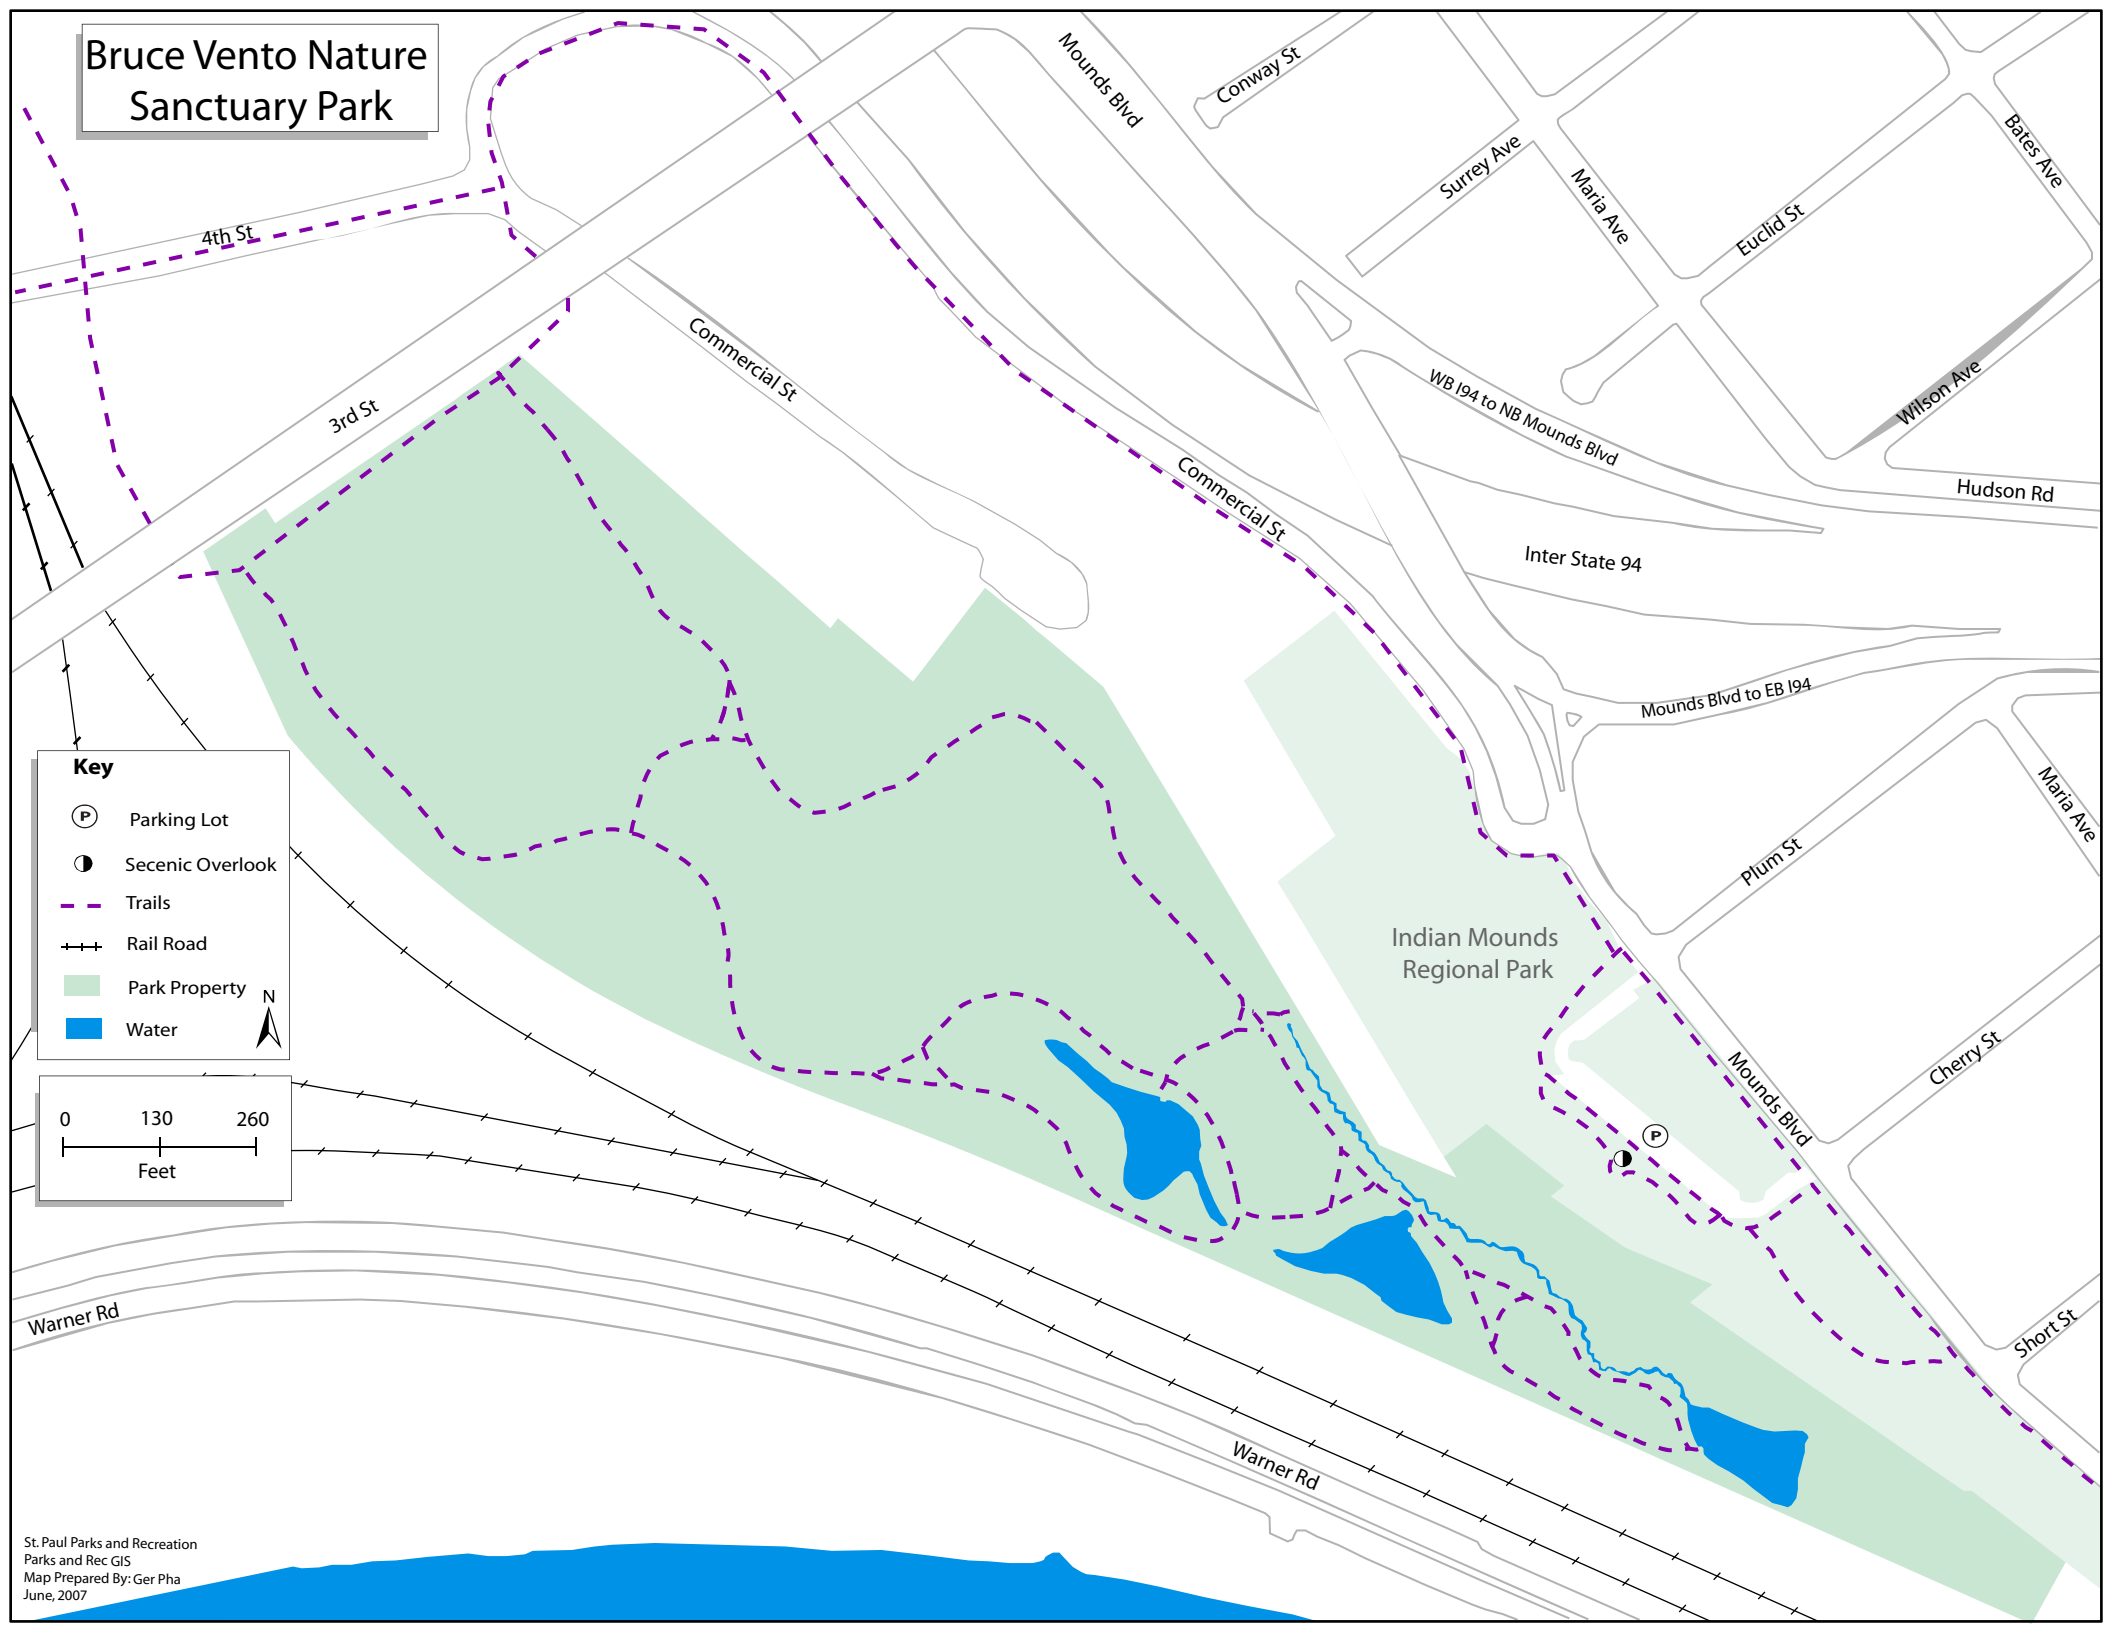

Bruce Vento Nature Sanctuary Park

Key

- Parking Lot
- Scenic Overlook
- Trails
- Rail Road
- Park Property
- Water